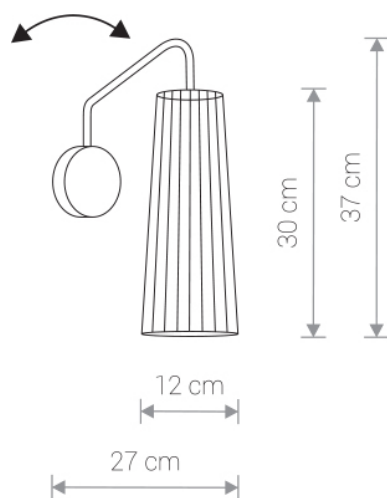

DOVER white 9261 Nowodvorski

EAN: 5903139926195
ITEM NO.: 9261
POWER: 230
MATERIAL: plywood, steel
HEIGHT: 39 cm
WIDTH: 12 cm
DISTANCE FROM WALL: 26 cm
BULB BASE: 1 x GU10 max 35W
Lamp sold without bulbs

Price:

€ **116.00**

DOVER 9264 BL